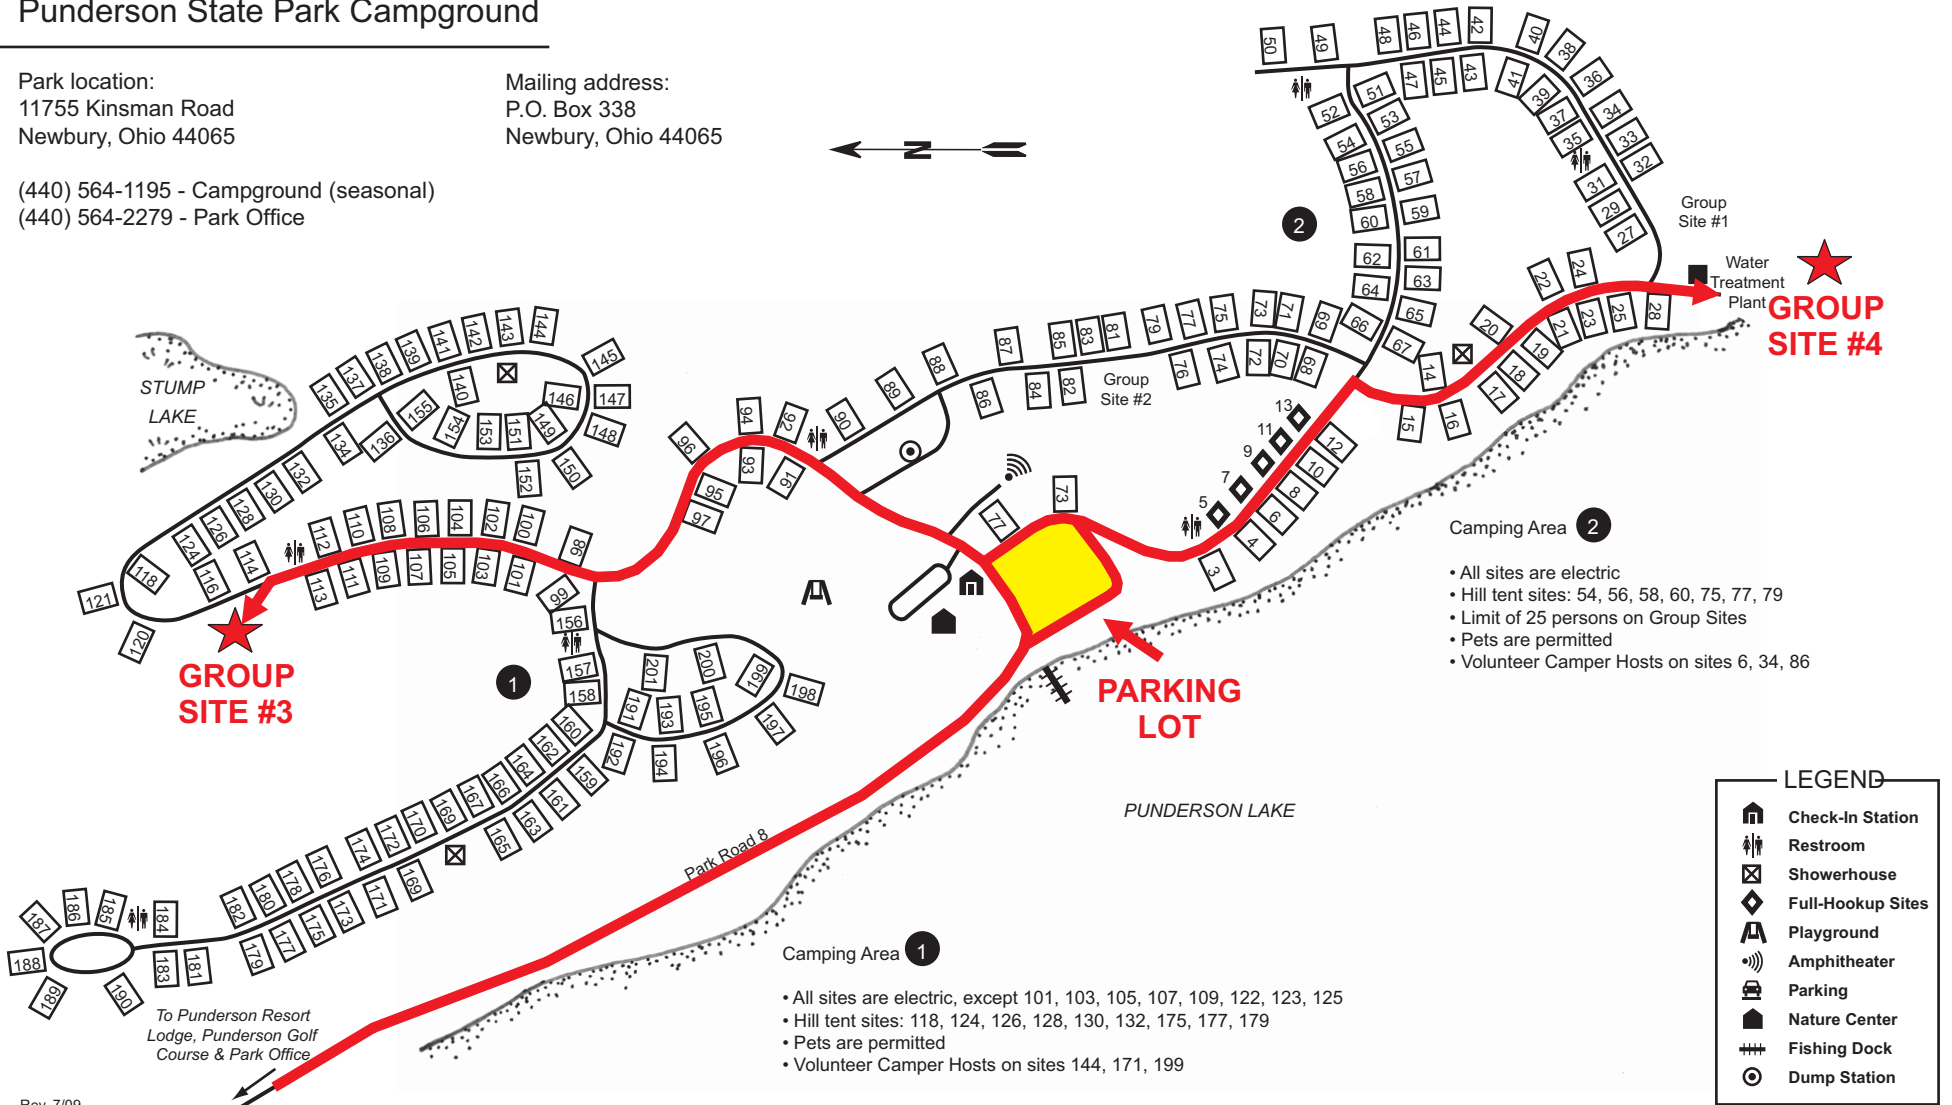

# Punderson State Park Campground

Park location:  
11755 Kinsman Road  
Newbury, Ohio 44065

Mailing address:  
P.O. Box 338  
Newbury, Ohio 44065

(440) 564-1195 - Campground (seasonal)  
(440) 564-2279 - Park Office

- All sites are electric
- Hill tent sites: 54, 56, 58, 60, 75, 77, 79
- Limit of 25 persons on Group Sites
- Pets are permitted
- Volunteer Camper Hosts on sites 6, 34, 86

- All sites are electric, except 101, 103, 105, 107, 109, 122, 123, 125
- Hill tent sites: 118, 124, 126, 128, 130, 132, 175, 177, 179
- Pets are permitted
- Volunteer Camper Hosts on sites 144, 171, 199

## LEGEND

	Check-In Station
	Restroom
	Showerhouse
	Full-Hookup Sites
	Playground
	Amphitheater
	Parking
	Nature Center
	Fishing Dock
	Dump Station

To Punderson Resort  
Lodge, Punderson Golf  
Course & Park Office